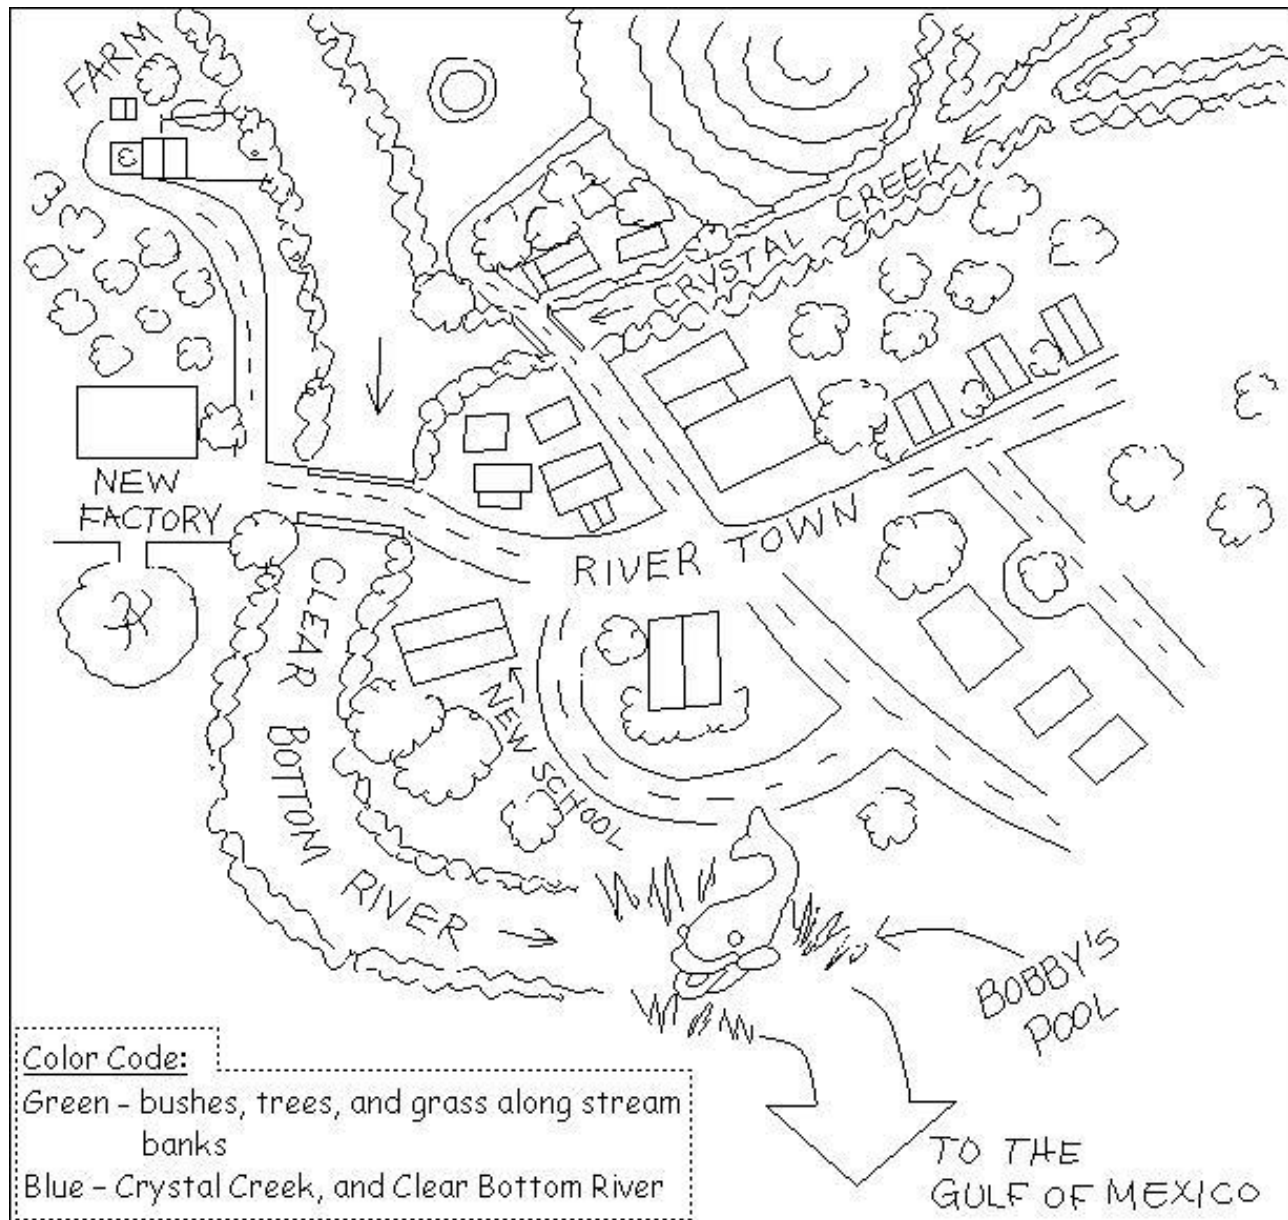

COLOR THE WATERSHED

A **watershed** is all the land area that drains to a common point along a stream or other water body. The borders of each are the ridges and all hilltops that separate it from neighboring watersheds. Watersheds can be as large as the great Mississippi River watershed, which contains 31 states, or as small as your school playground, which drains its rainwater to a local creek. The land area may contain homes, farms, forests, small towns, large cities, and industrial areas. We all live in a watershed. Animals and plants live there with us! Everyone affects what happens in a watershed by what we put on the ground or how we treat our **natural resources**, such as soil, trees, air, and water!! We can protect our watershed by preventing **pollutants** from getting into the **stormwater runoff**.

This activity page was provided by special permission from The Mississippi Department of Environmental Quality. To learn more about the Watershed Harmony Environmental Puppet Theater or Study Guide, please visit